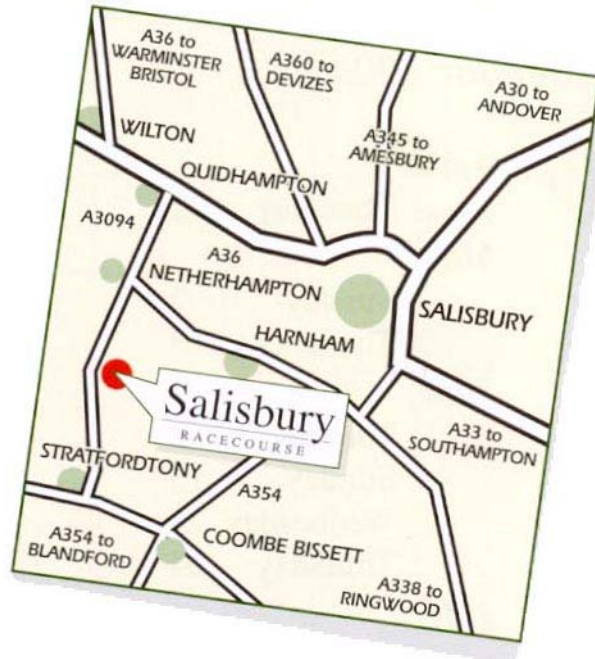

Directions to the course Salisbury Racecourse

Salisbury Racecourse Netherhampton Salisbury Wiltshire SP2 8PN
Telephone 01722 326461 Fax 01722 412710

By Road

M4 (SERVICE AREA) At roundabout take 2nd exit A34 Junction with A339 - A34 Tot Hill Junction/Service Area Travelodge (Newbury South) A303 Junction with A30/A303 (Bullington Cross) A303 Junction with A3093 Forward into Andover (signposted Exeter) A343 Junction with A343 - Branch left A343 (signposted Salisbury) A343 Junction for Andover - At roundabout take 3rd exit A30 Lopcombe Corner - At roundabout take 2nd exit A338 (former A30) A30 Hampton Park Roundabout A30 Bishopdown Roundabout A36 St Mark's Roundabout (SALISBURY)