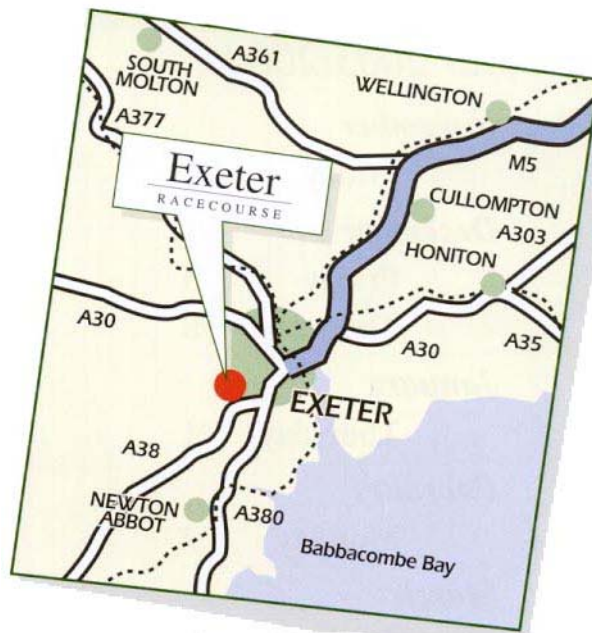

Directions to the course Exeter Racecourse

**Exeter Racecourse Kennford Exeter EX6 7XS.
Telephone 01392 832599 Fax 01392 833454**

By Road

Exeter is served by the motorway network. The racecourse is well signposted from the M5, just a few miles away. Race goers should follow the A380 toward Torquay leaving the M5 at Junction 31.

By Rail

The town of Exeter has its own railway station within a short distance of the course, and its on the mainline to London Paddington

These directions have been supplied by the south west racing experience website